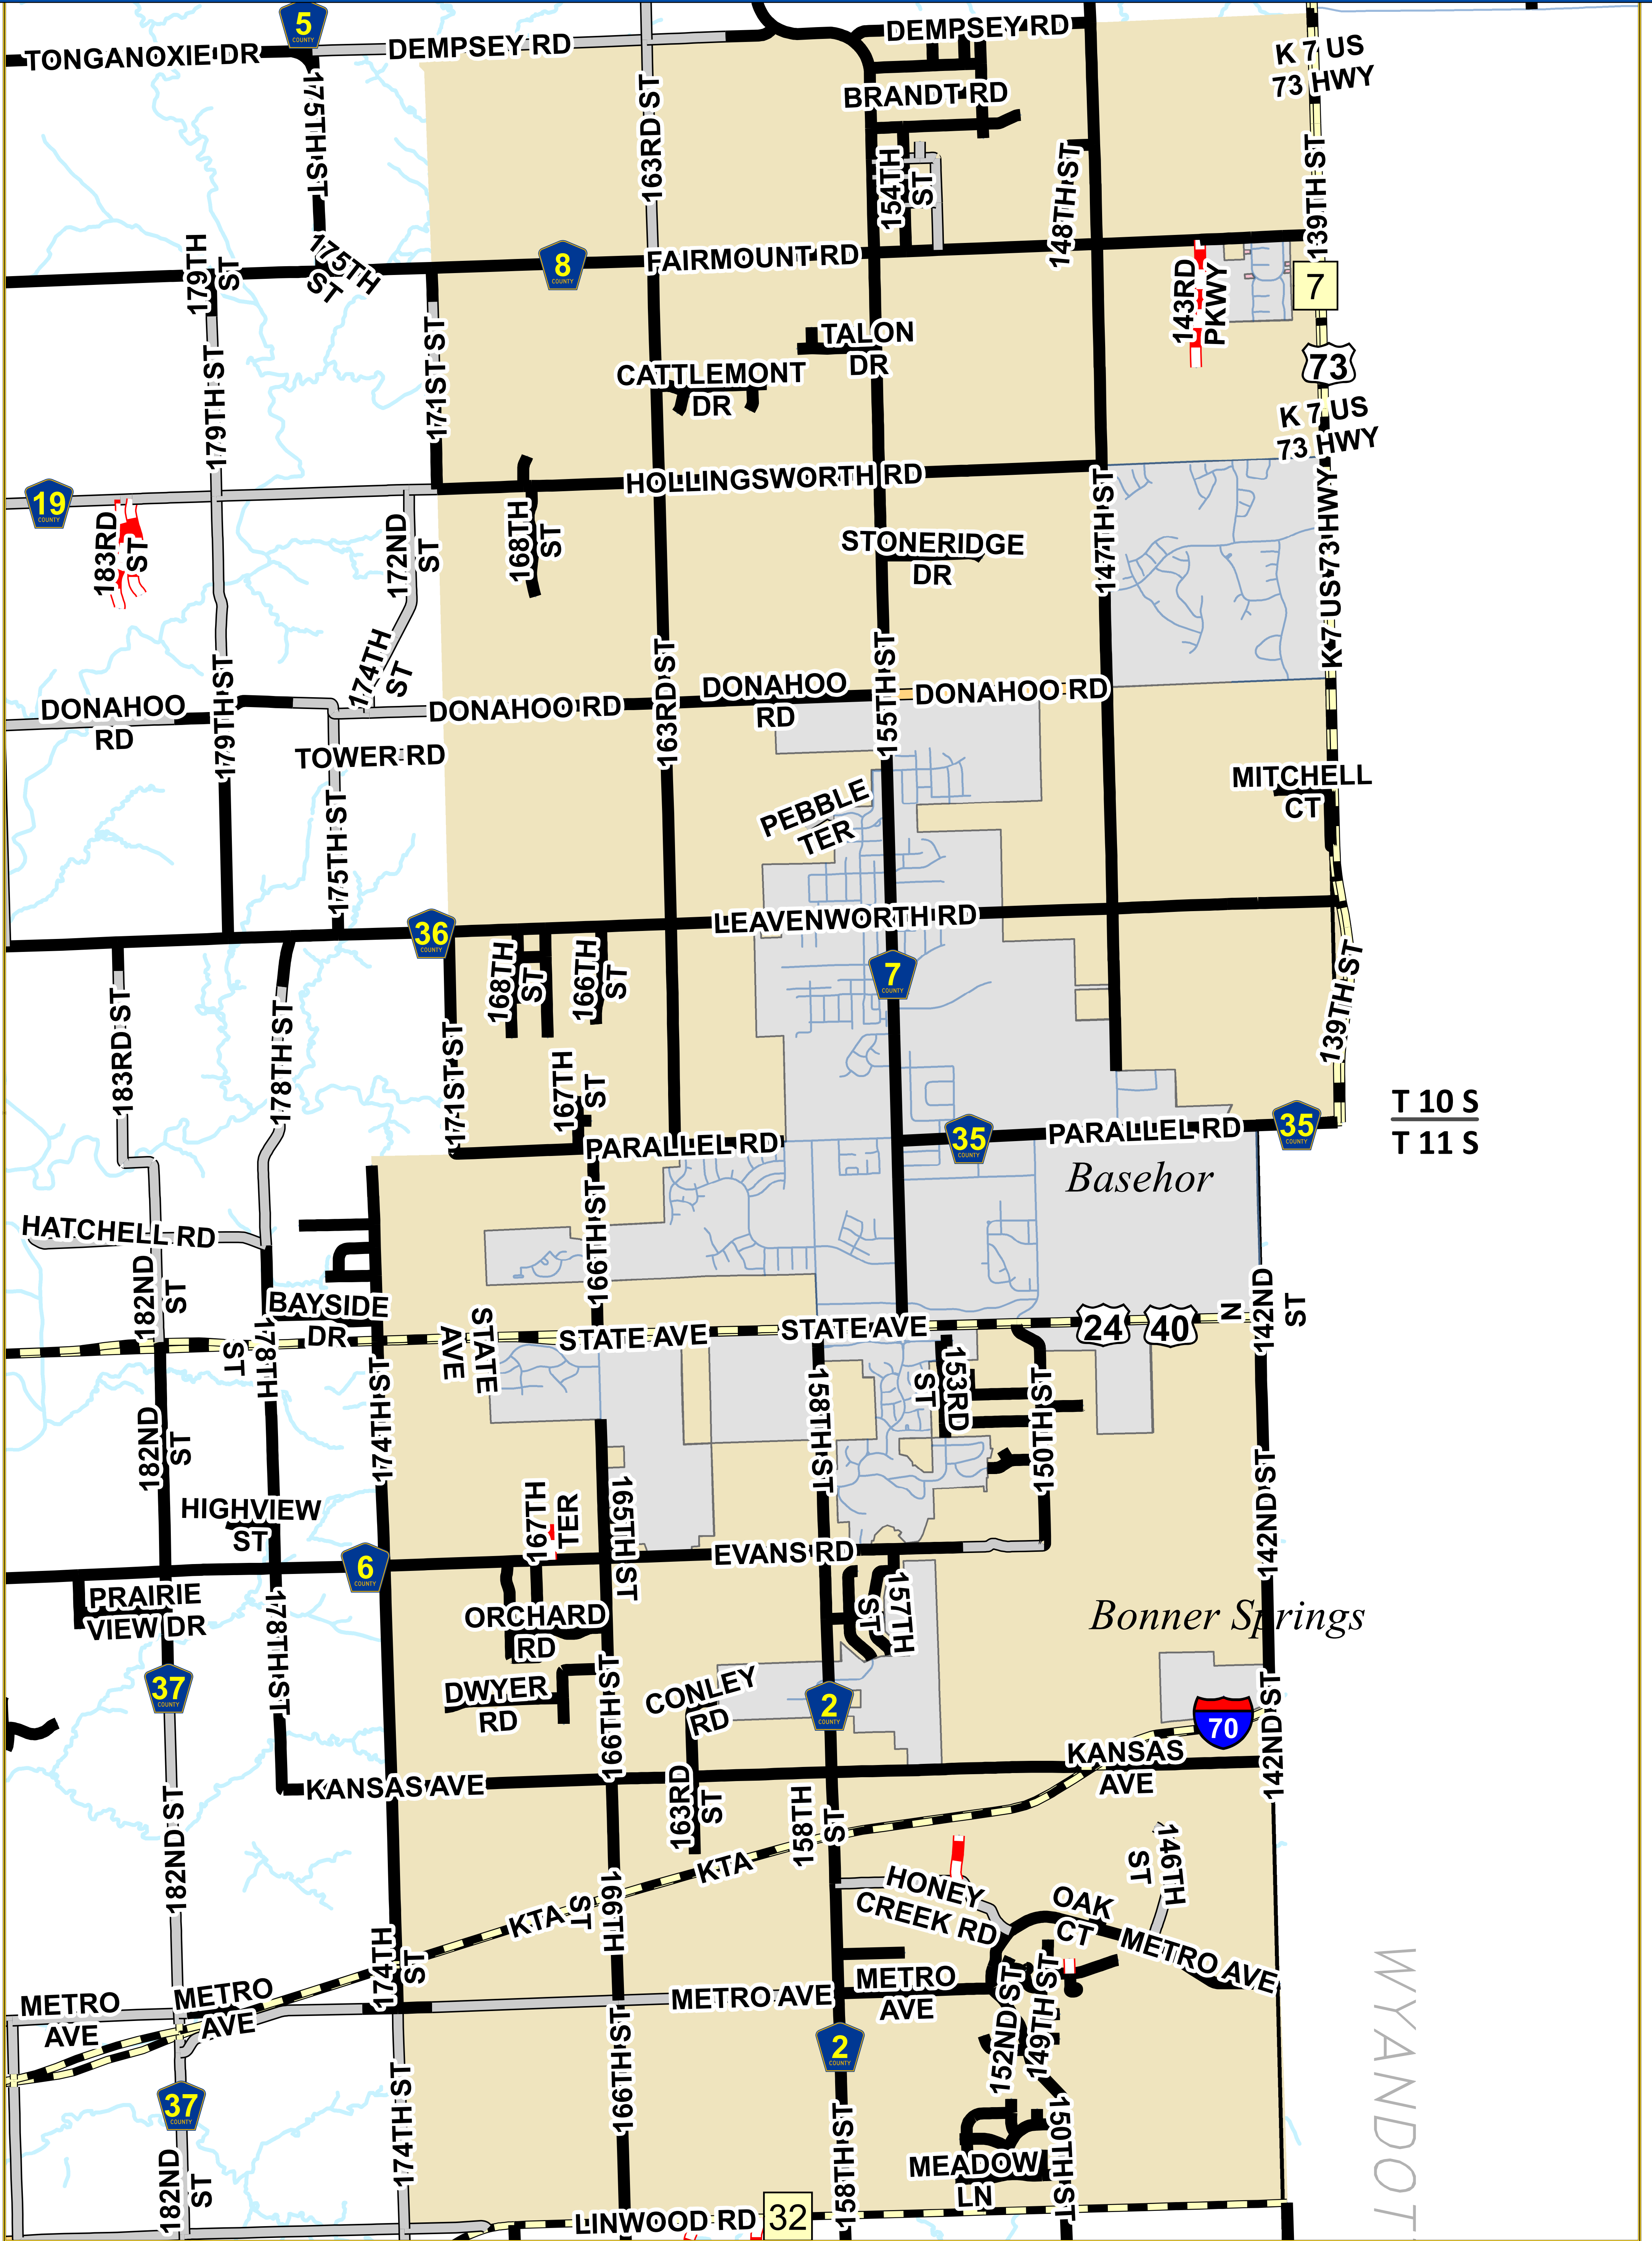

Leavenworth County, Kansas

T 10 S
T 11 S

WYANDOT

FAIRMOUNT TOWNSHIP 2025

LEGEND	
Surface Types	Townships
GRAVEL	FAIRMOUNT
HARD SURFACE	
MINIMUM	
PRIVATE	
State Maintained Roads